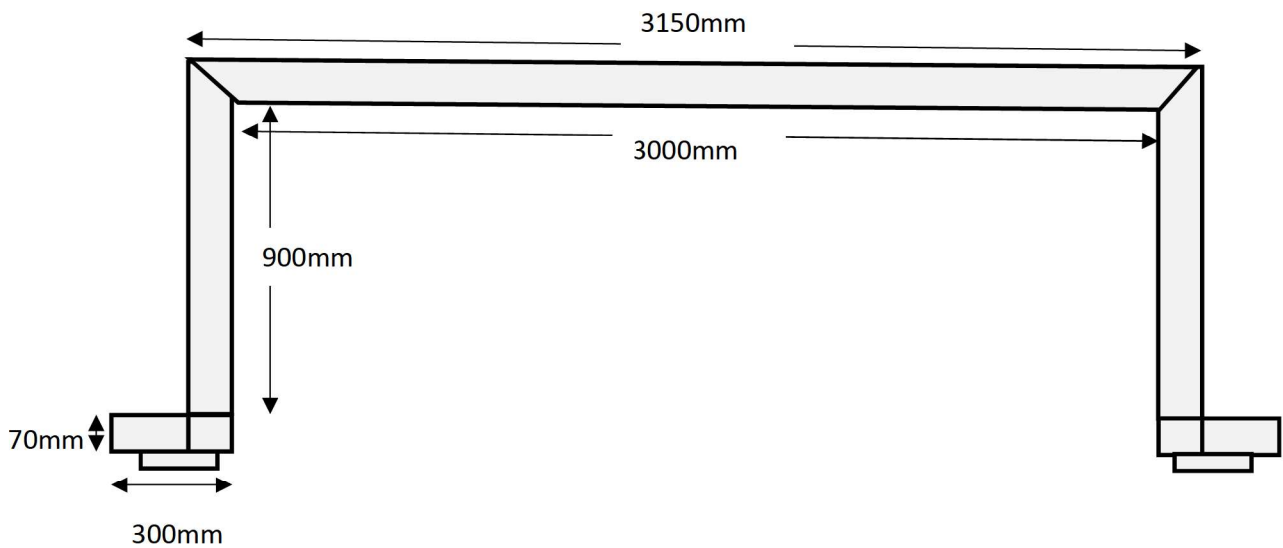

SE925 Neptune Match Floating Fold-Away Water Polo Goals DEEP END
SE926 has the same anchor points but the height is 1200mm (not 900mm)

Front view

Side view

Measures in mm